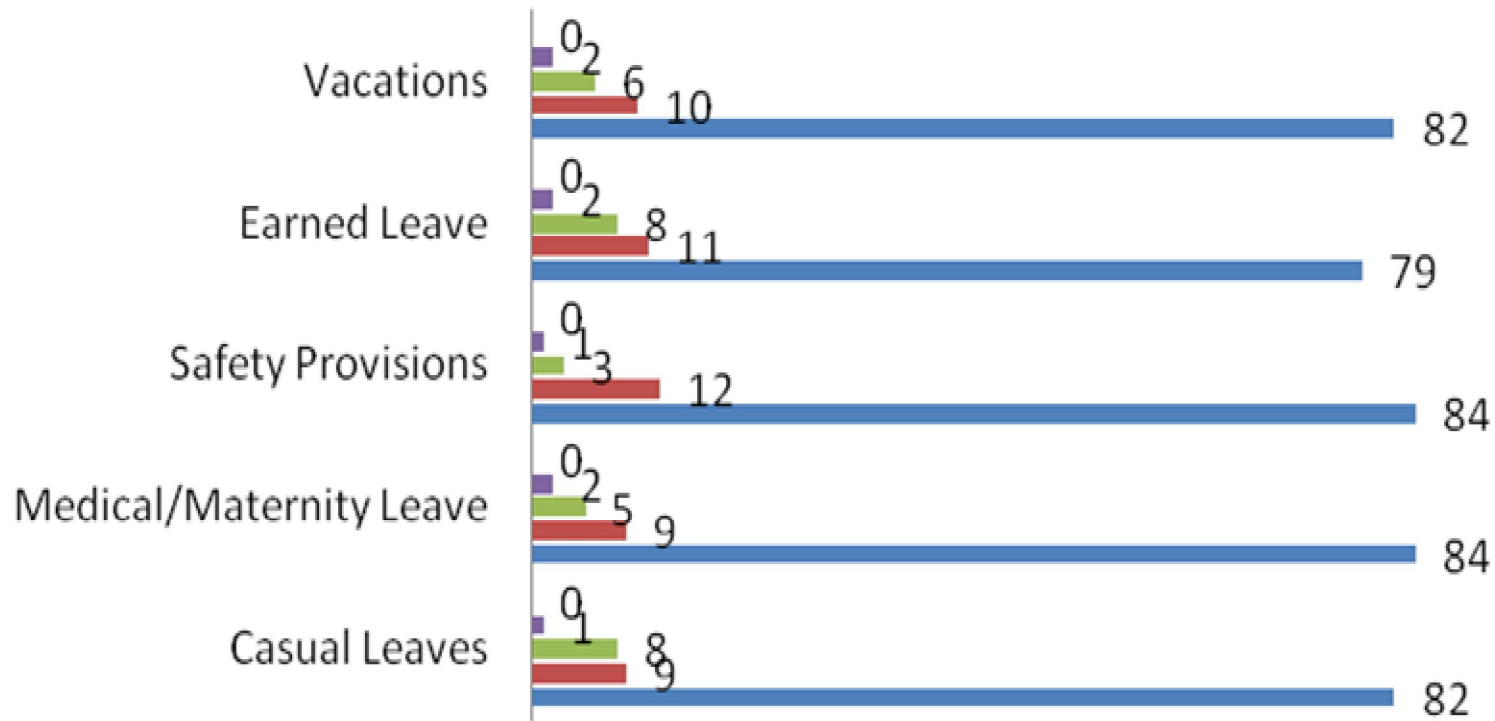

Work Place Environment

Research Practice

■ Strongly Agree
 ■ Agree
 ■ Neutral
 ■ Disagree

Relationships in the University

Human Resources Services

■ Below Average
 ■ Average
 ■ Good
 ■ Very Good
 ■ Excellent